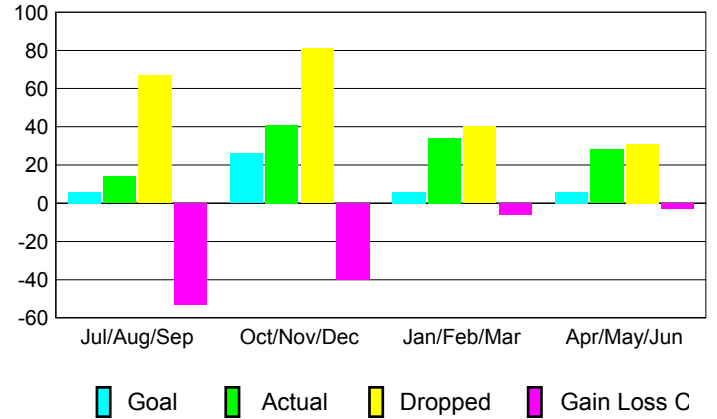

GMT: **ED LECIUS**

Location: **MASSACHUSETTS**

GMT CA: **1**

**CLUBS**

Month	New Club Goal	Actual New Clubs	Actual Dropped Clubs	Gain/Loss of Clubs
<b>2012-2013</b>				
Jul/Aug/Sep	0	0	0	0
Oct/Nov/Dec	1	0	0	0
Jan/Feb/Mar	0	0	0	0
Apr/May/June	0	0	0	0
<b>Totals</b>	<b>1</b>	<b>0</b>	<b>0</b>	<b>0</b>

**Club Results 2012-2013**

Goal, New, Dropped, Gain/Loss

**MEMBERSHIP**

Month	Net Memb Goal	Actual New Memb	Actual Dropped Memb	Gain/Loss of Memb
<b>2012-2013</b>				
Jul/Aug/Sep	6	14	67	-53
Oct/Nov/Dec	26	41	81	-40
Jan/Feb/Mar	6	34	40	-6
Apr/May/June	6	28	31	-3
<b>Totals</b>	<b>44</b>	<b>117</b>	<b>219</b>	<b>-102</b>

**Membership Results 2012-2013**

Goal, New, Dropped, Gain/Loss

**YTD Status Quo Clubs 2012-2013**

Status Quo Clubs Compared to Status Quo Members

**Gender Comparison 2012-2013**

**Club Gain/Loss 2012-2013**